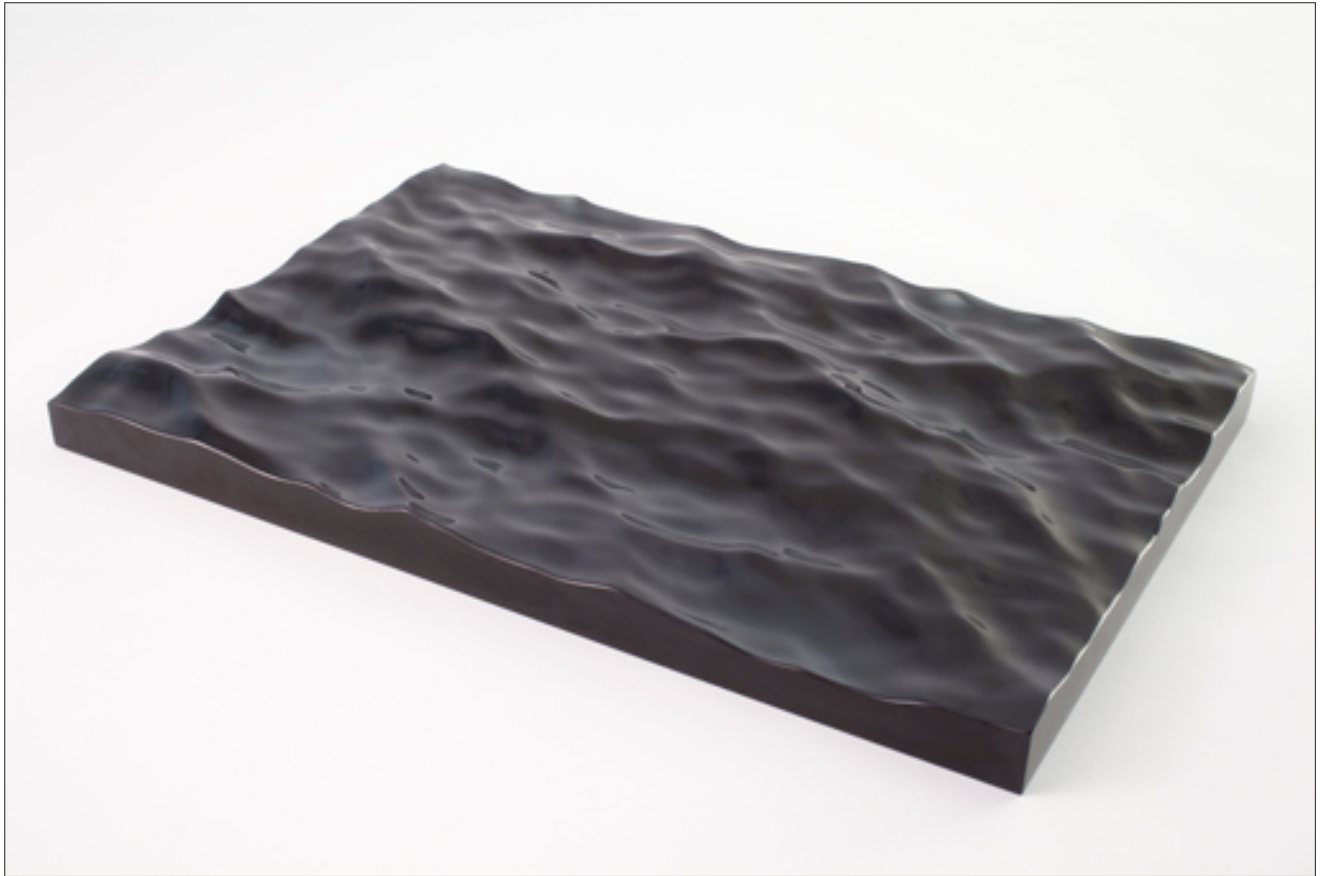

SOPHIA COLLIER GALLERY

Dark Water

Sophia Collier

*Carved acrylic
16 by 24 by 2 inches (variable)
Created in 2012*

Edition of 7