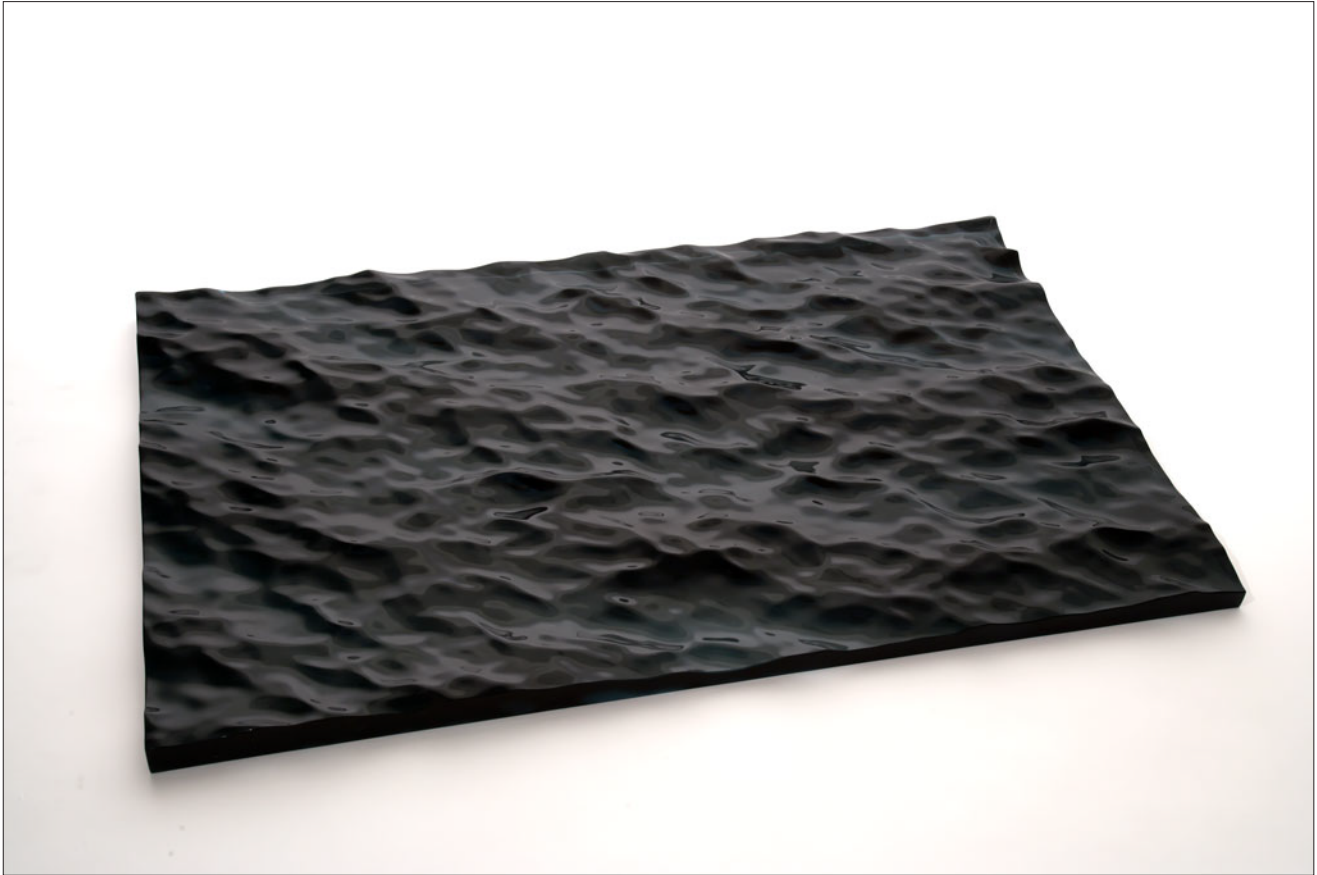

**SOPHIA COLLIER GALLERY**

# Dark Water

*Sophia Collier*

*Carved acrylic  
30 by 48 by 2 inches (variable)  
Created in 2012*